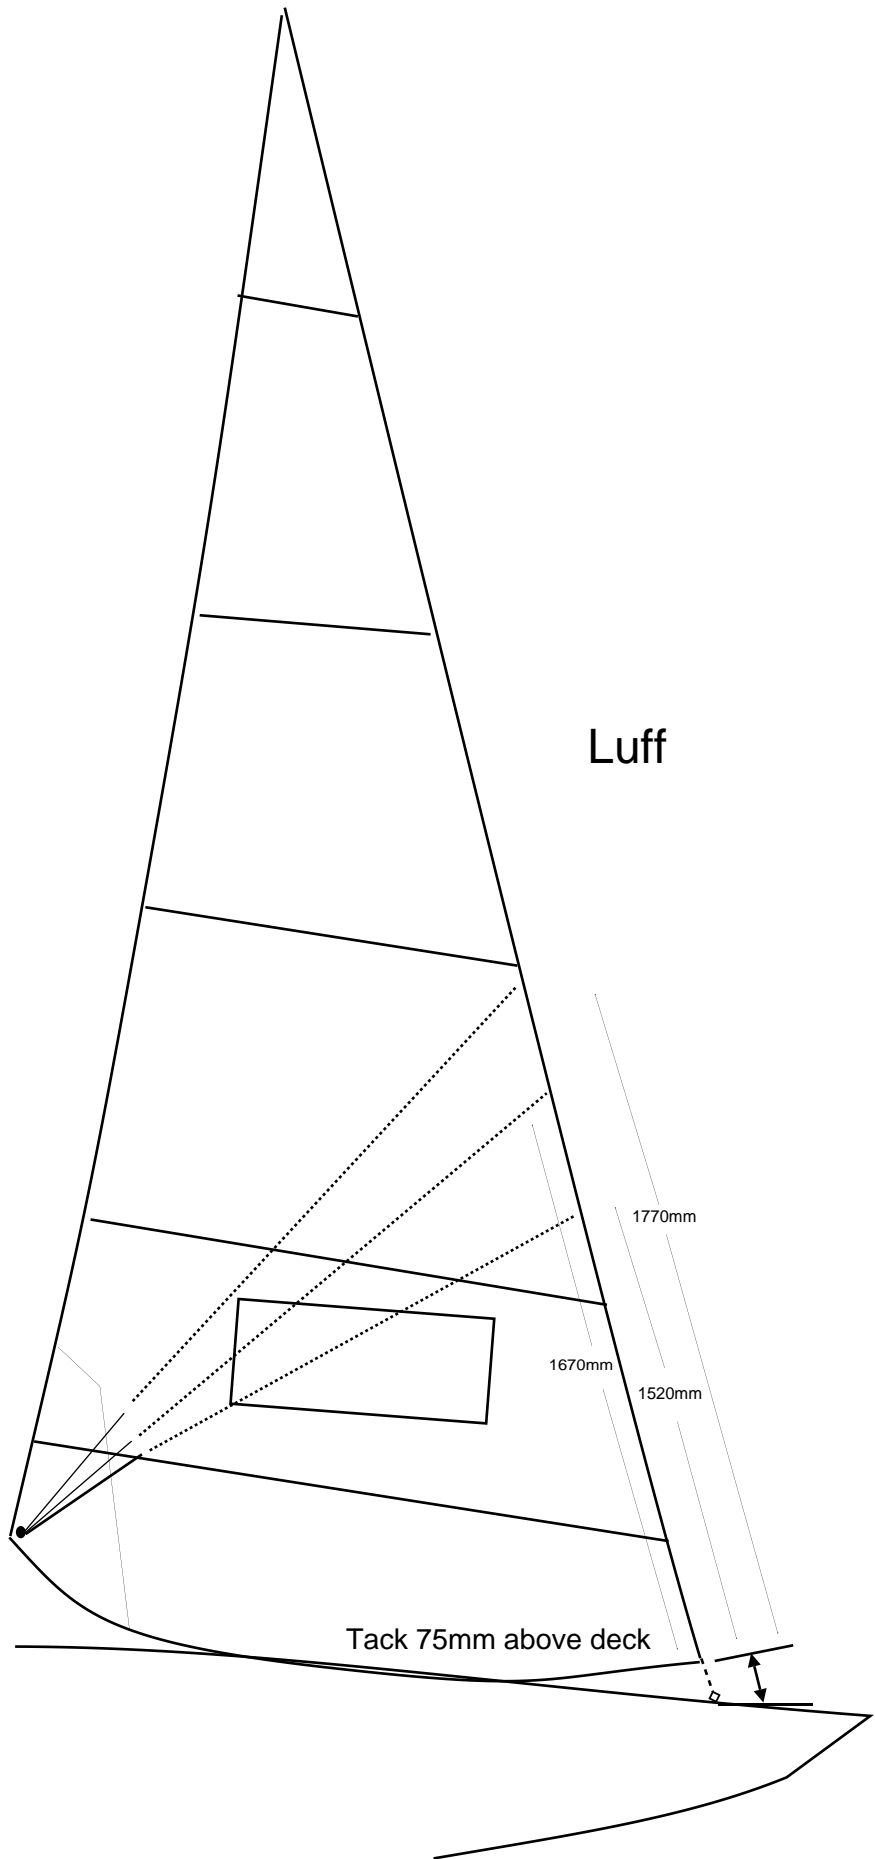

Leech
3940mm

Luff

1770mm

1670mm

1520mm

Tack 75mm above deck